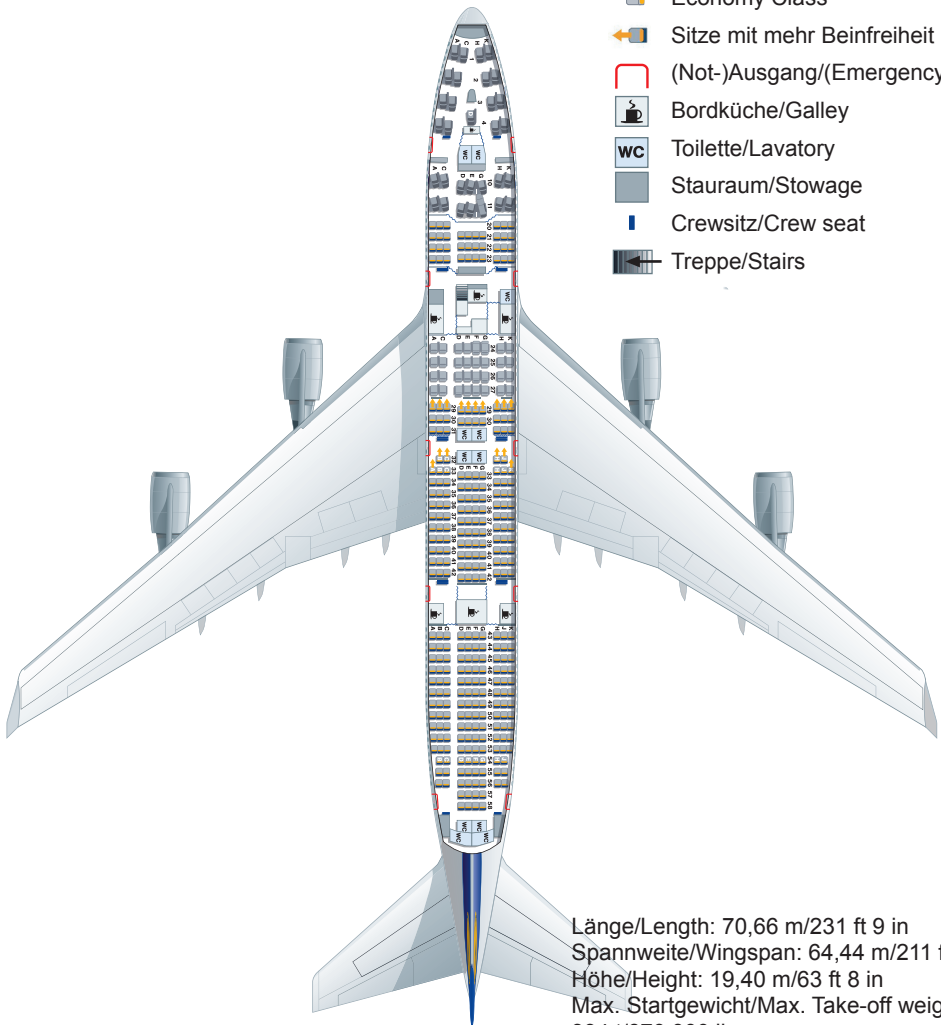

Lufthansa Boeing 747-400

53 Business/32 Premium Economy/308 Economy

- Business Class
- Premium Economy
- Economy Class
- Sitze mit mehr Beinfreiheit
- (Not-)Ausgang/(Emergency) Exit
- Bordküche/Galley
- Toilette/Lavatory
- Stauraum/Stowage
- Crewsitz/Crew seat
- Treppe/Stairs

Länge/Length: 70,66 m/231 ft 9 in
Spannweite/Wingspan: 64,44 m/211 ft 5 in
Höhe/Height: 19,40 m/63 ft 8 in
Max. Startgewicht/Max. Take-off weight:
394 t/870.000 lb
Max. Reisegeschwindigkeit/Cruising speed:
920 km/h/570 mph
Max. Flughöhe/Max. Cruising altitude:
13.700 m/45.000 ft
Reichweite/Range: 12.200 km/ 7.564 miles
Triebwerke/Engines:
4 x General Electric CF6-80C2

Die abgebildete Sitzplatzanordnung entspricht der Mehrzahl der bei Lufthansa eingesetzten Maschinen dieses Typs. Abweichungen sind möglich.
The configuration shown is the one used in most of the Lufthansa aircraft of this type, deviations are possible.